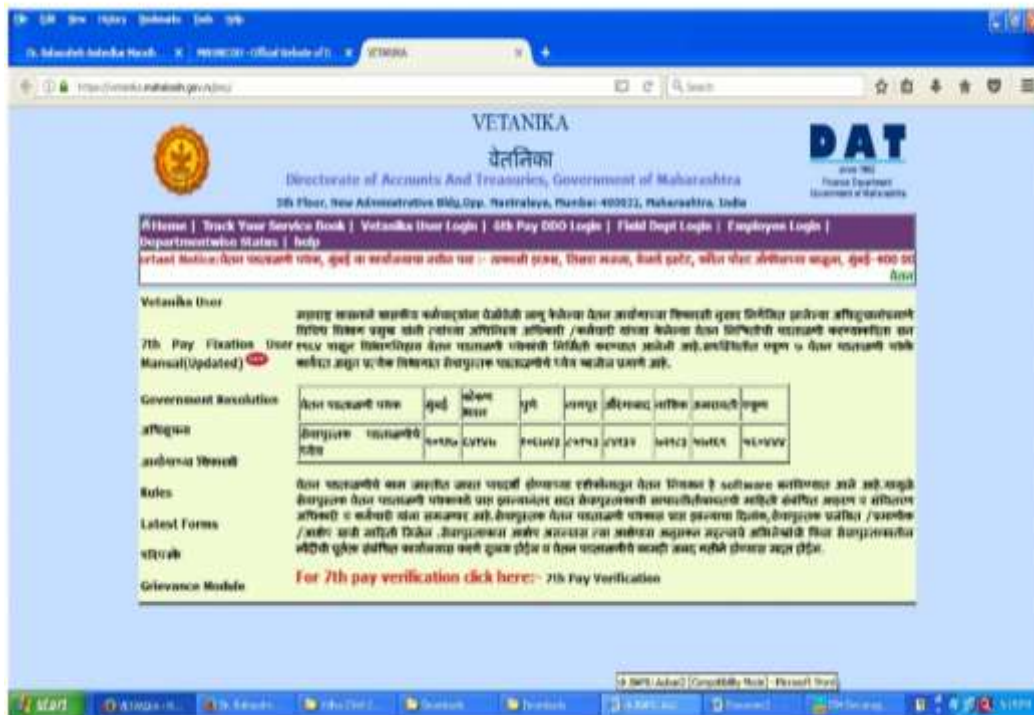

1.E Governance in Administration

A. Director, Higher Education, Pune (M.S)

B. College Website

C. ESSLE Software for Bio Metric Attendance

D. SOUL VERSION 3 Software for Library

Mahakosh Portal

DAT Portal for Salary Transfer by Treasury

3. E Governance in students Admission and Support

A. Scholarship portal MAHADBT

4. Examination

A. Dr.B.A.M.University exam portal