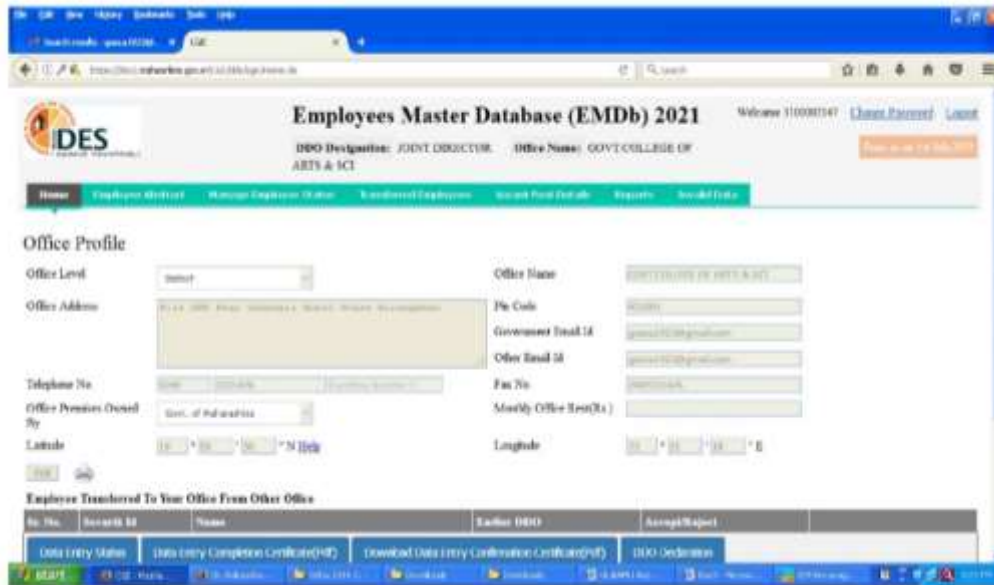

1.E Governance in Administration

A. Director, Higher Education, Pune (M.S)

B. College Website

C. ESSLE Software for Bio Metric Attendance

D. SOUL VERSION 3 Software for Library

Mahakosh Portal

DAT Portal for Salary Transfer by Treasury