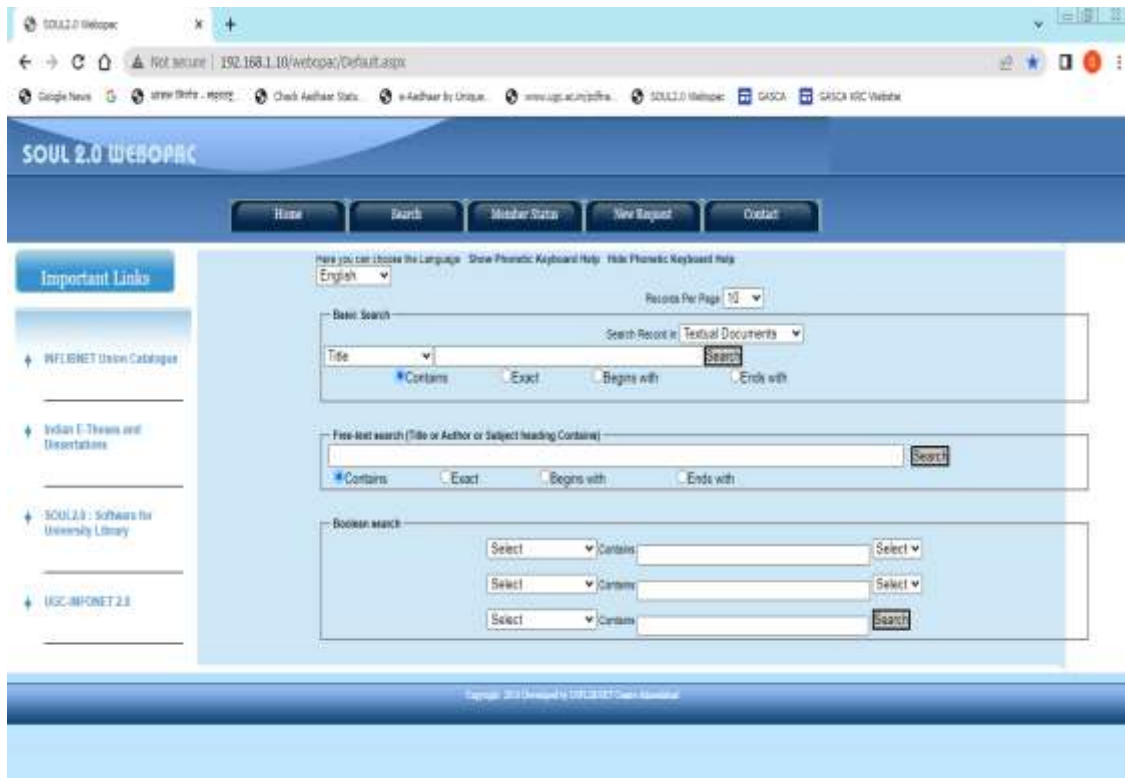

1.E Governance in Administration

A. Director, Higher Education, Pune (M.S)

B. College Website

C. ESSLE Software for Bio Metric Attendance

D. SOUL VERSION 3 Software for Library

Mahakosh Portal

DAT Portal for Salary Transfer by Treasury

3. E Governance in students Admission and Support

A. Scholarship portal MAHADBT

4. Examination

A. Dr.B.A.M.University exam portal